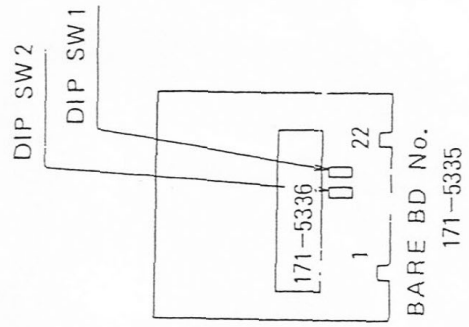

# FANTASY ZONE (834-5939) (834-5939-01) (833-5981-01)

COIN/CREDIT OPTION SWITCH SETTING	DIP SWITCH #1							
	1	2	3	4	5	6	7	8
1 COIN 1 CREDIT	OFF	OFF	OFF	OFF	OFF	OFF	OFF	OFF
1 COIN 2 CREDITS	ON	OFF	OFF	OFF	OFF	OFF	OFF	OFF
1 COIN 3 CREDITS	OFF	OFF	OFF	OFF	ON	OFF	OFF	OFF
1 COIN 4 CREDITS	ON	OFF	OFF	OFF	ON	OFF	OFF	OFF
1 COIN 5 CREDITS	OFF	OFF	OFF	OFF	OFF	OFF	OFF	OFF
1 COIN 6 CREDITS	ON	OFF	OFF	OFF	ON	OFF	OFF	OFF
2 COINS 1 CREDIT	OFF	ON	ON	OFF	OFF	ON	ON	OFF
2 COINS 2 CREDIT	ON	ON	ON	OFF	ON	ON	ON	OFF
2 COINS 3 CREDIT	OFF	OFF	OFF	ON	OFF	OFF	OFF	ON
2 COINS 3 CREDITS	ON	OFF	OFF	ON	ON	OFF	OFF	ON
2 COINS 1 CREDIT	OFF	ON	OFF	ON	OFF	ON	ON	ON
2 COINS 2 CREDITS	ON	OFF	ON	ON	OFF	ON	ON	ON
2 COINS 3 CREDITS	OFF	OFF	ON	ON	OFF	ON	ON	ON
2 COINS 4 CREDITS	ON	ON	ON	ON	ON	ON	ON	ON
2 COINS 5 CREDITS	ON	ON	ON	ON	ON	ON	ON	ON
2 COINS 6 CREDITS	ON	ON	ON	ON	ON	ON	ON	ON
1 COIN 1 CREDIT	ON	OFF	ON	ON	ON	ON	ON	ON
2 COINS 2 CREDITS	ON	ON	ON	ON	ON	ON	ON	ON
3 COINS 3 CREDITS	ON	ON	ON	ON	ON	ON	ON	ON
4 COINS 4 CREDITS	ON	ON	ON	ON	ON	ON	ON	ON
5 COINS 5 CREDITS	ON	ON	ON	ON	ON	ON	ON	ON
1 COIN 1 CREDIT	OFF	ON	ON	ON	OFF	ON	ON	ON
2 COINS 3 CREDITS	OFF	ON	ON	ON	OFF	ON	ON	ON
FREE CREDIT	ON	ON	ON	ON	ON	ON	ON	ON

SUPPLY VOLTAGES & CURRENT	
VOLTAGE	CURRENT
DC 5V	7.5A
DC 12V	1.0A

OPTION SWITCH SETTING	DIP SWITCH #2							
	1	2	3	4	5	6	7	8
TABLE	OFF							
UPRIGHT	ON							
ATTRACT SOUND		OFF						
		ON						
3			OFF					
4			ON					
5			OFF					
250			ON					
\$ 5000, 20000, 50000, 100000				OFF				
EXTRA \$ 10000, 50000, 100000				ON				
\$ 15000, 70000, AND 150000				OFF				
\$ 20000, 100000, EVERY 200000				ON				
EASY					OFF			OFF
MEDIUM					ON			ON
HARD						OFF		OFF
HARDEST						ON		ON