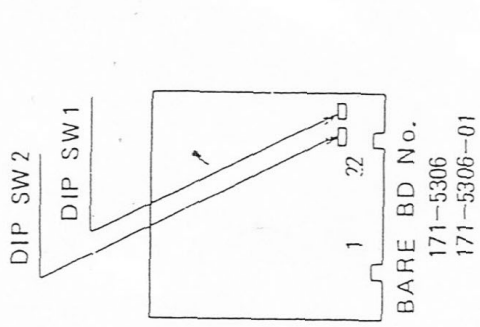

# FANTASY ZONE (834-5939) (834-5939-01) (833-5981-01)

COIN/CREDIT OPTION SWITCH SETTING	DIP SWITCH #1							
	1	2	3	4	5	6	7	8
1 COIN 1 CREDIT	OFF	OFF	OFF	OFF	OFF	OFF	OFF	OFF
1 COIN 2 CREDITS	ON	OFF	OFF	OFF	OFF	OFF	OFF	OFF
1 COIN 3 CREDITS	OFF	OFF	OFF	OFF	ON	OFF	OFF	OFF
1 COIN 4 CREDITS	ON	OFF	OFF	OFF	ON	OFF	OFF	OFF
1 COIN 5 CREDITS	OFF	OFF	OFF	OFF	OFF	OFF	OFF	OFF
1 COIN 6 CREDITS	ON	OFF	OFF	OFF	ON	OFF	OFF	OFF
2 COINS 1 CREDIT	OFF	ON	ON	OFF	OFF	ON	ON	OFF
2 COINS 2 CREDIT	ON	ON	ON	OFF	ON	ON	ON	OFF
2 COINS 3 CREDIT	OFF	OFF	OFF	ON	OFF	OFF	OFF	ON
2 COINS 3 CREDITS	ON	OFF	OFF	ON	ON	OFF	OFF	ON
2 COINS 1 CREDIT	OFF	ON	OFF	ON	OFF	ON	ON	ON
2 COINS 2 CREDITS	ON	OFF	ON	ON	OFF	ON	ON	ON
2 COINS 3 CREDITS	OFF	OFF	ON	ON	OFF	ON	ON	ON
2 COINS 4 CREDITS	ON	ON	ON	ON	ON	ON	ON	ON
2 COINS 5 CREDITS	ON	ON	ON	ON	ON	ON	ON	ON
2 COINS 6 CREDITS	ON	ON	ON	ON	ON	ON	ON	ON
1 COIN 1 CREDIT	ON	OFF	ON	ON	ON	ON	ON	ON
2 COINS 2 CREDITS	ON	ON	ON	ON	ON	ON	ON	ON
3 COINS 3 CREDITS	ON	ON	ON	ON	ON	ON	ON	ON
4 COINS 4 CREDITS	ON	ON	ON	ON	ON	ON	ON	ON
5 COINS 5 CREDITS	ON	ON	ON	ON	ON	ON	ON	ON
1 COIN 1 CREDIT	OFF	ON	ON	ON	OFF	ON	ON	ON
2 COINS 3 CREDITS	OFF	ON	ON	ON	OFF	ON	ON	ON
FREE CREDIT	ON	ON	ON	ON	ON	ON	ON	ON

SUPPLY VOLTAGES & CURRENT	
VOLTAGE	CURRENT
DC 5V	7.5A
DC 12V	1.0A

OPTION SWITCH SETTING	DIP SWITCH #2							
	1	2	3	4	5	6	7	8
TABLE	OFF							
UPRIGHT	ON							
ATTRACT SOUND		OFF						
		ON						
3			OFF					
4			ON					
5			OFF					
250			ON					
\$ 5000, 20000, 50000, 100000				OFF				
EXTRA \$ 10000, 50000, 100000				ON				
\$ 15000, 70000, AND 150000				OFF				
\$ 20000, 100000, EVERY 200000				ON				
EASY					OFF			OFF
MEDIUM					ON			ON
HARD						OFF		OFF
HARDEST						ON		ON