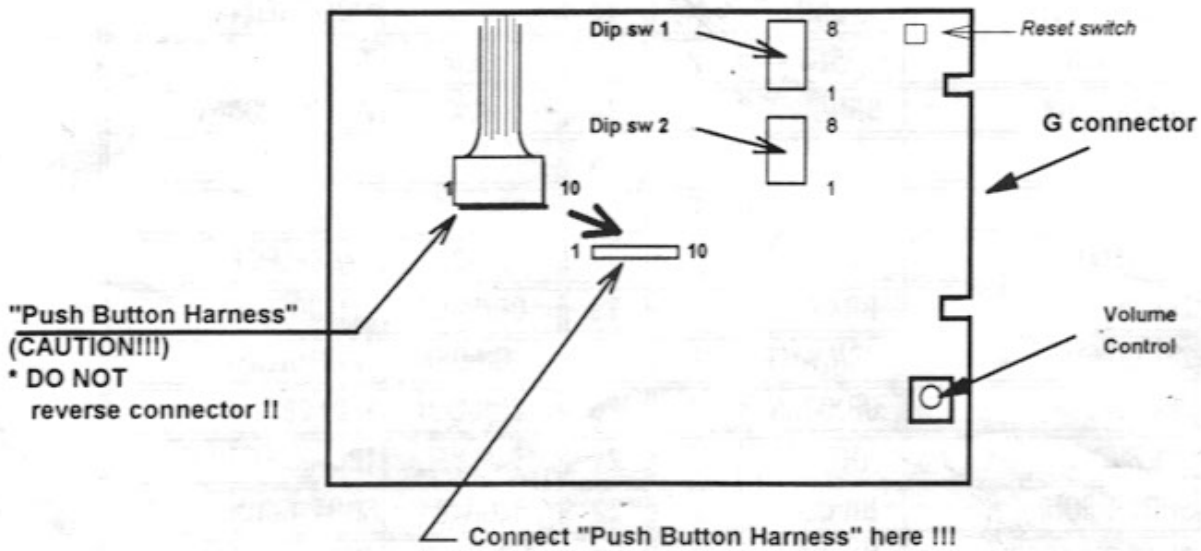

DAIOH

HARNESS CONNECTION CHART

PIN #	FUNCTION	WIRE	BUTTON
1	GROUND	BLK	.
2	GROUND	BLK	.
3	1P ION SHOT	PURP	A
4	1P LASER SHOT	GRY	B
5	1P MISSILE SHOT	WHT	C
6	NOT USE	.	.
7	2P ION SHOT	ORG	D
8	2P LASER SHOT	GRN	E
9	2P MISSILE SHOT	BLU	F
10	NOT USE	.	.

CAUTION!! PLEASE DO NOT REVERSE CONNECTOR

*** HOW TO CONNECT "PUSH BUTTON HARNESS" ***

American Sammy Corporation

901 Cambridge Drive • Elk Grove Village, IL. U.S.A. 60007 • 708/364-9787 • Fax: 708/364-9831